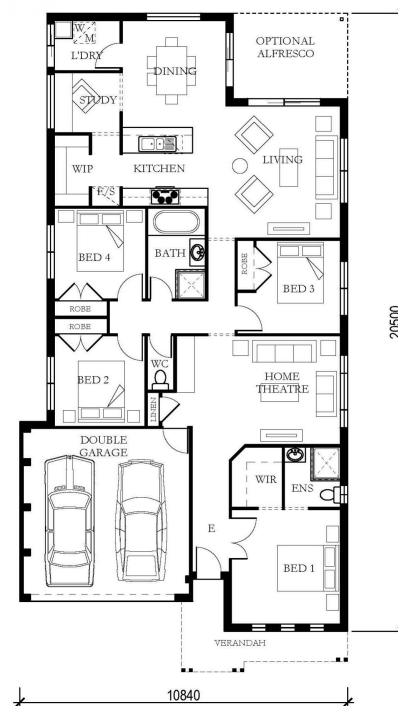

PACKAGE PRICE **\$599,900***

4 2 2

THE
smart living
SERIES

Package includes:

- Smart Living Series Luxury Inclusions
- Stone benchtops to kitchen, bath & ensuite
- Premium Roof Upgrade
- Smeg Kitchen Appliances Package
- Alfresco Area

Industry-Leading Inclusions
and Fixed Price Site Costs

- + Standard Range floor tiles to entry, kitchen, meals & family room
- + Standard Range quality wool blend sisal carpet to balance of home
- + Remote controlled garage door
- + Alarm System
- + Plain Concrete to Alfresco (where applicable)
- + Driveway & path to entry